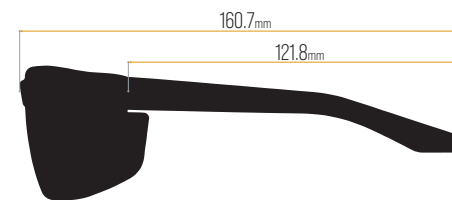

EYEWEAR MODELS FEATURING HIGH RESOLUTION LENSES CONTINUED

DEAD SPACE

Similar in styling to our Easy Day, the **Dead Space** offers **4SHADOW** lens technology with **removable side shields** for added protection when the time comes for **ANSI Z87.1-level safety**. With this feature, **Dead Space** can serve you double duty in and out of harm's way with a simple click.