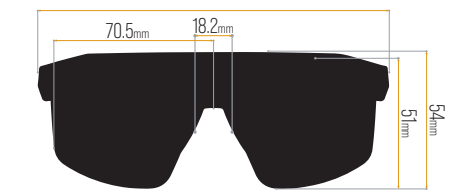

SKU	UPC CODE	DESCRIPTION
EYDPBKSM	00810147362653	Deep State Black Frames Smoke Lens
EYDPGRBR	00810147362660	Deep State Green Frame Brown Lens
EYDPNBRPKR	00810147362677	Deep State Navy Blue Frames Brown Lens Pink
EYDPWHSMBRR	00810147362684	Deep State White Frames Smoke Lens Black Red
EYDPDRSMBRR	00810147362691	Deep State RedFrames Smoke Lens Black Red