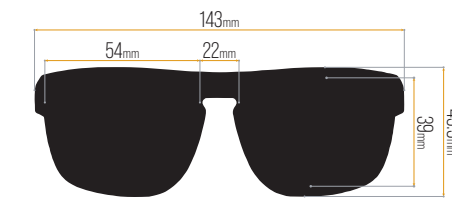

EYEWEAR MODELS FEATURING HIGH RESOLUTION LENSES CONTINUED

DEAD SPACE

Similar in styling to our Easy Day, the **Dead Space** offers **4SHADOW** lens technology with **removable side shields** for added protection when the time comes for **ANSI Z87.1-level safety**. With this feature, **Dead Space** can serve you double duty in and out of harm's way with a simple click.