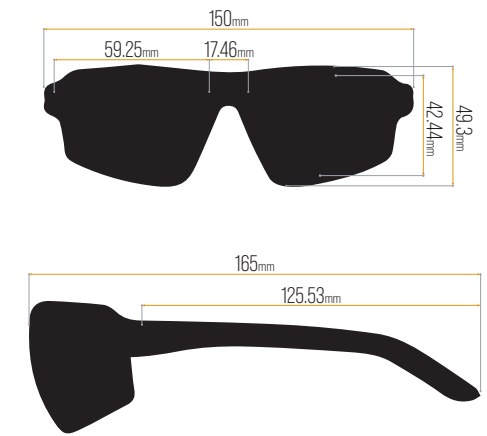

SKU	UPC CODE	DESCRIPTION
EYEDBKSM	00810147362288	Easy Day Black Frames Smoke Lens
EYEDBKBR	00810147362295	Easy Day Black Frames Brown Lens
EYEDGRSMRDR	00810147362301	Easy Day Green Frames Smoke Lens Red
EYEDGRBR	00810147362318	Easy Day Green Frames Brown Lens
EYEDNYSMBLR	00810147362325	Easy Day Navy Frames Smoke Lens Blue
EYEDNYBRDR	00810147362332	Easy Day Navy Frames Brown Lens Red
EYEDBTBR	00810147362349	Easy Day Brown Tortoise Frames Brown Lens
EYEDBTSM	00810147362356	Easy Day Brown Tortoise Frames Smoke Lens
EYEDWHSMGRR	00810147362363	Easy Day White Frames Smoke Lens Green
EYEDWHRDR	00810147362370	Easy Day White Frames Rose Lens Red

SKU	UPC CODE	DESCRIPTION
EYENBKSM	00810147362080	Enfilade Black Frames Smoke Lens
EYENBKBR	00810147362097	Enfilade Black Frames Brown Lens
EYENGRSM	00810147362103	Enfilade Green Frames Smoke Lens
EYENGRBRDR	00810147362110	Enfilade Green Frames Brown Lens Red
EYENNYSMGRR	00810147362127	Enfilade Navy Frames Smoke Lens Green
EYENNYBR	00810147362134	Enfilade Navy Frames Brown Lens
EYENTNSM	00810147362141	Enfilade Tan Frames Smoke Lens
EYENTNBRDR	00810147362158	Enfilade Tan Frames Brown Lens Red
EYENBTSM	00810147362165	Enfilade Brown Tortoise Frames Smoke Lens
EYENBTBR	00810147362172	Enfilade Brown Tortoise Frames Brown Lens

SKU	UPC CODE	DESCRIPTION
EYGBKSM	00810147362509	Ghost Wolf Black Frames Smoke Lens
EYGBKBR	00810147362516	Ghost Wolf Black Frames Brown Lens
EYWGGRSM	00810147362523	Ghost Wolf Green Frames Smoke Lens
EYWGGRBR	00810147362530	Ghost Wolf Green Frames Brown Lens
EYGNYSMBLR	00810147362547	Ghost Wolf Navy Frames Smoke Lens Blue
EYGNYBRDR	00810147362554	Ghost Wolf Navy Frames Brown Lens Red
EYGBKPH	00810147362561	Ghost Wolf Black Frames Photochromic
EYGBKYL	00810147362578	Ghost Wolf Black Frames Yellow Lens
EYGWWSMGRR	00810147362585	Ghost Wolf White Frames Smoke Lens Green
EYGWWRDR	00810147362592	Ghost Wolf White Frames Rose Red

SKU	UPC CODE	DESCRIPTION
EYSCBKSM	00810147362189	Sleeper Cell Black Frames Smoke Lens
EYSCBKBR	00810147362196	Sleeper Cell Black Frames Brown Lens
EYSCGRSM	00810147362202	Sleeper Cell Green Frames Smoke Lens
EYSCGRBRDR	00810147362219	Sleeper Cell Green Frames Brown Lens Red
EYSCNYSM	00810147362226	Sleeper Cell Navy Frames Smoke Lens
EYSCNYBR	00810147362233	Sleeper Cell Navy Frames Brown Lens
EYSCGYSMRDR	00810147362240	Sleeper Cell Grey Frames Smoke Lens Red
EYSCGYSMBLR	00810147362257	Sleeper Cell Grey Frames Smoke Lens Blue
EYSCBTSM	00810147362264	Sleeper Cell Brown Tortoise Frames Smoke Lens
EYSCBTBR	00810147362271	Sleeper Cell Brown Tortoise Frames Brown Lens