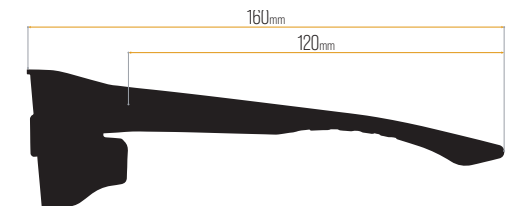

SKU	UPC CODE	DESCRIPTION
EYDPBKSM	00810147362653	Deep State Black Frames Smoke Lens
EYDPGRBR	00810147362660	Deep State Green Frame Brown Lens
EYDPNBRPKR	00810147362677	Deep State Navy Blue Frames Brown Lens Pink
EYDPWHSMBRR	00810147362684	Deep State White Frames Smoke Lens Black Red
EYDPDRSMBRR	00810147362691	Deep State RedFrames Smoke Lens Black Red