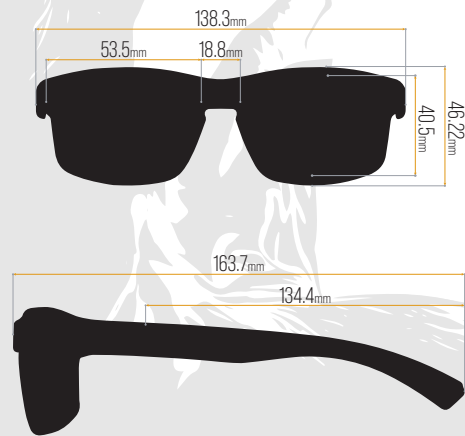

ENFILADE

Whether you define an enfilade as a volley of gunfire or a suite of rooms all in a line, you'll see how WarBird's Enfilade eyewear features a lineup like a checklist of what any eyewear should have.