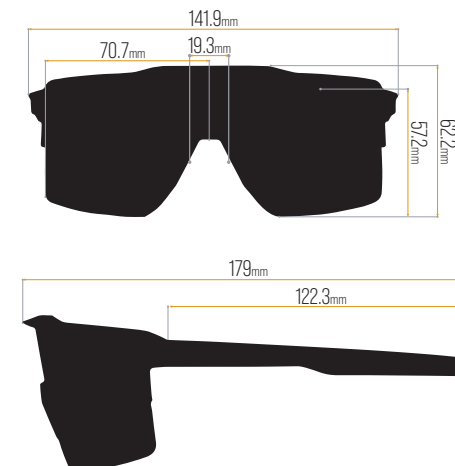

SLEEPER CELL

The Sleeper Cell may just become your all-day, everyday glasses. What may appear at first glance to just be a set of style-forward sunglasses is actually hiding WarBird's full spectrum of protective and sight-enhancing features. The Sleeper Cell is the pair you wear from the car right into your activity, without skipping a beat.