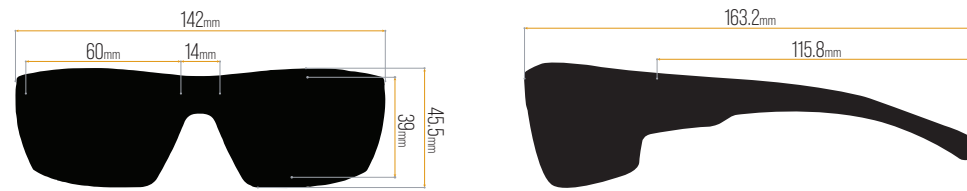

FUSILLADE

The **Fusillade** lives up to its name by providing style, protection, our full suite of technologies including **4SHADOW** technology lenses, **bio-based TR90** frame, **ANSI Z87.1-level safety rating**, as well as side ventilation for anti-fogging and fresh air for the eyes. The temples are designed for increased comfort when wearing headphones or ear protection.

SKU	UPC CODE	DESCRIPTION
EYFUBKSM	00810147362035	Fusillade Black Frames Smoke Lens
EYFUGYSM	00810147362042	Fusillade Gray Frames Smoke Lens
EYFUNYSMIBR	00810147362059	Fusillade Navy Frames Smoke Lens Ice Blue
EYFUGRBRIGR	00810147362066	Fusillade Green Frames Brown Lens Ice Green
EYFUBTBR	00810147362073	Fusillade Brown Tortoise Frames Brown Lens