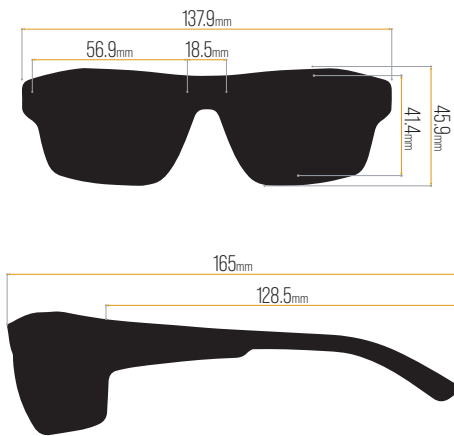

GHOST WOLF

Ghost Wolf brings forth a mono-shield design for an uninterrupted field of view and integrates 4Shadow lens technology and vents for enhanced moisture control. Lightweight, stylish and complemented by WarBird's full suite of features and technology.